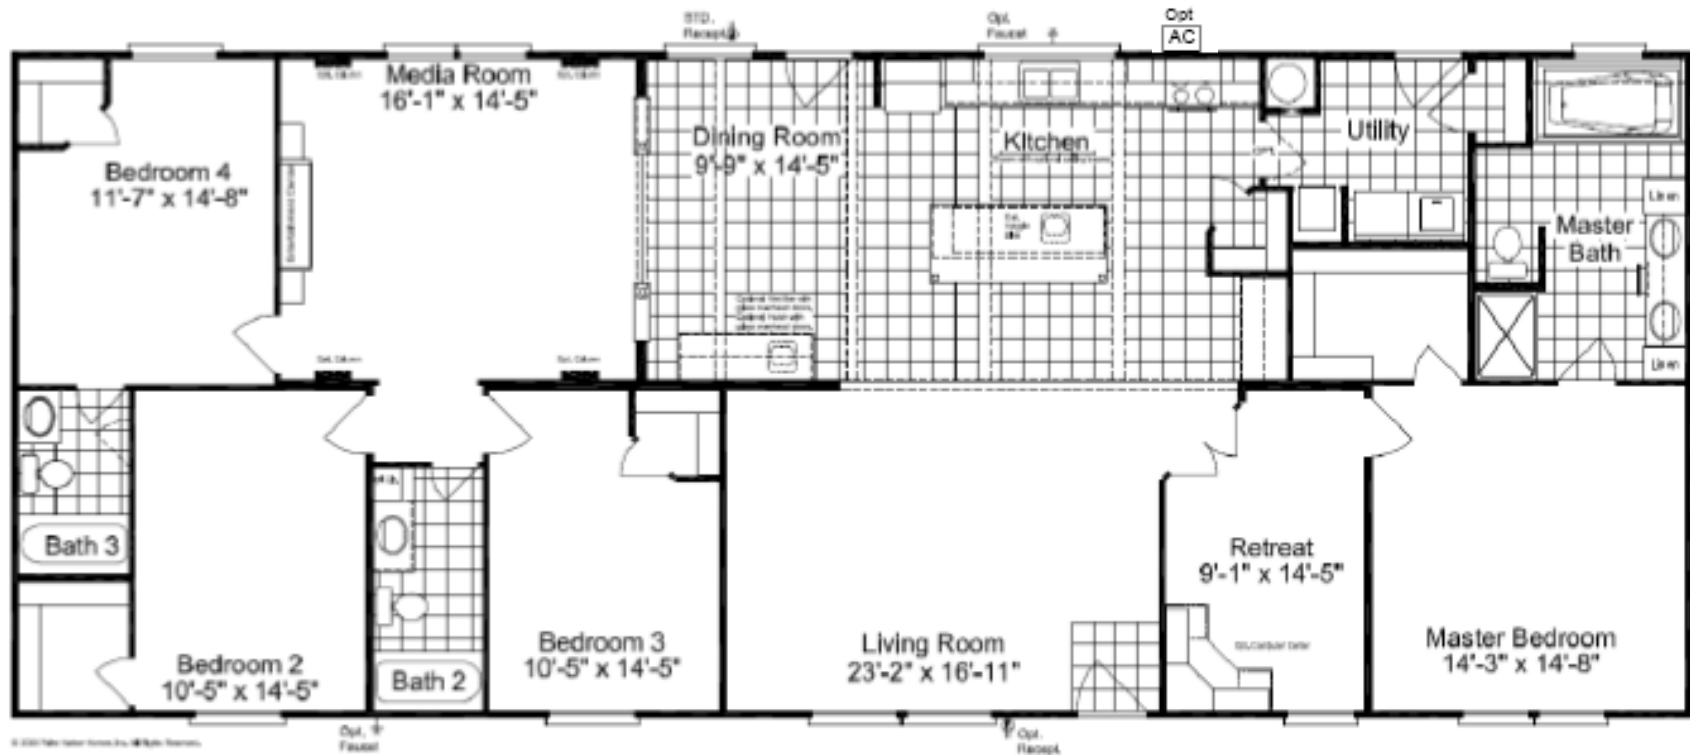

# The Landrace 76 Masterpiece

30' wide

**Model KH30764L**

**4 Bedrooms, 3 Baths**

**2,280 Sq. Ft.**

330 Ft. Worth, TX. 6-19

- 8 1/2' Flat Ceilings Throughout
- Dual Pane Windows
- 48" Master Shower
- Island and Social Bar
- Pantry
- 6' Slip Tub in Master
- Retreat Room
- Exceptional Plan With 3 Baths

Copyright © Palm Harbor Homes. Because we have a continuous product updating and improvement process, prices, plans, dimensions, features, materials, specifications and availability are subject to change without notice or obligation. Please refer to working drawings for actual dimensions. Renderings and floor plans are artist's depictions only and may vary from the completed home. Square footage calculations and room dimensions are approximate subject to industry standards.