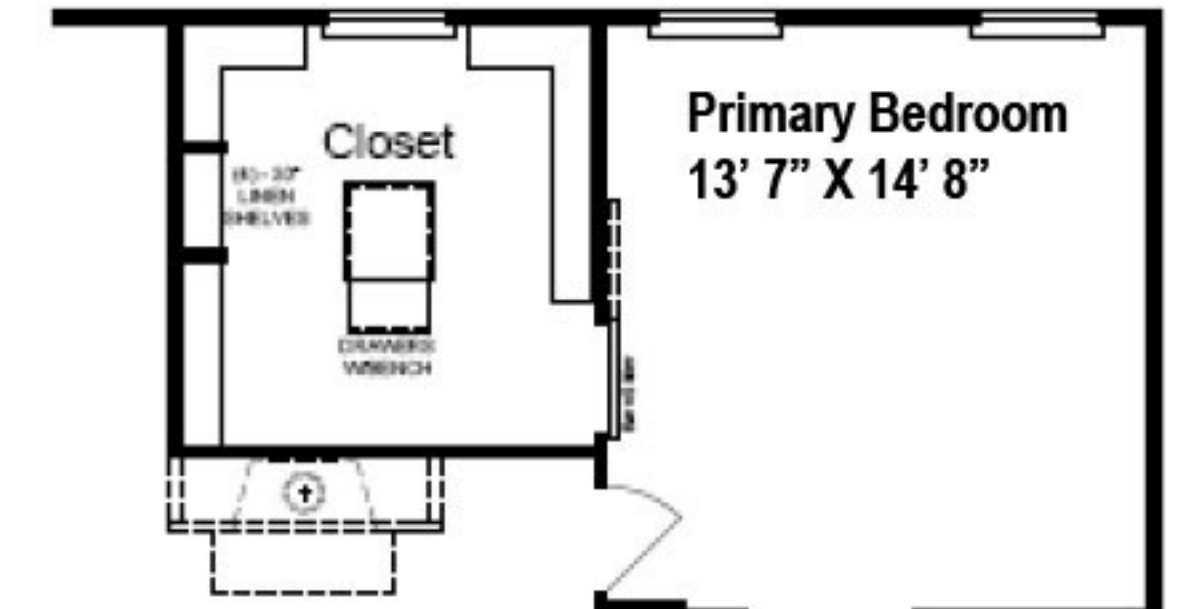

# KEYSTONE

MODEL: **THE PECAN VALLEY 68 KH30683P**

30'-0" x 68'-0" 2,040 Sq.Ft

3 Beds 2 Baths

Because Palm Harbor Homes has a continuous product updating and improvement process, specifications are subject to change without notice or obligation. Likewise, the floor plan shown is representative only and may vary from the actual home. Square footage calculations are based on nominal widths and all room dimensions are approximate subject to industry standards. R-values may vary in compressed areas. Some transportation components may have been recycled after close inspection for safety and appearance.