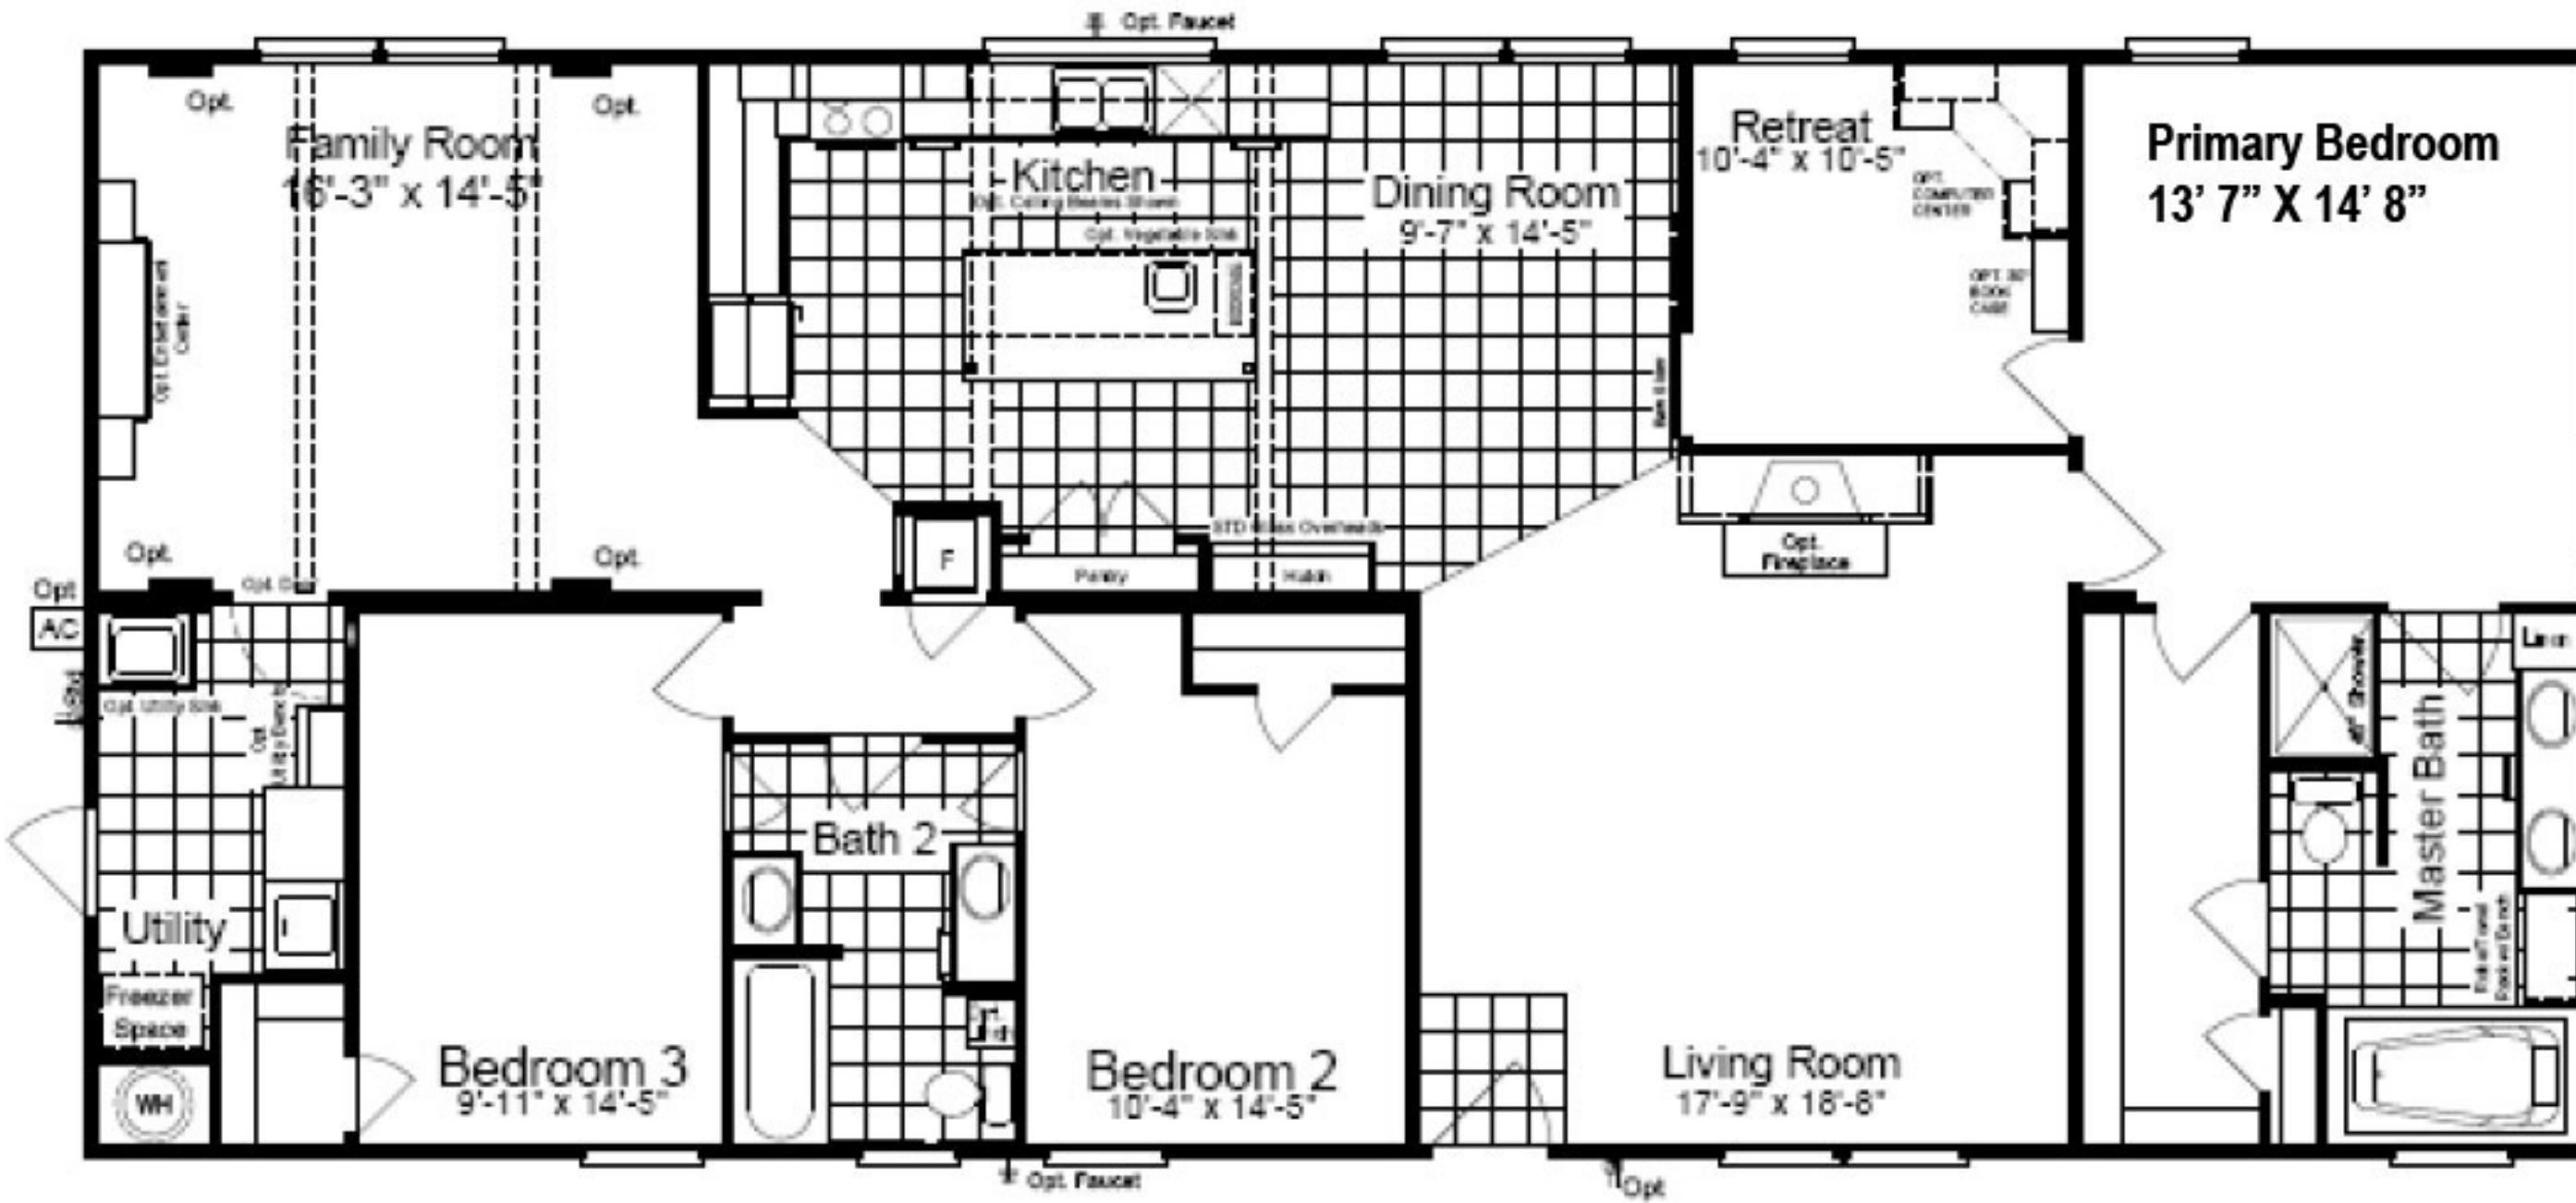

# KEYSTONE

MODEL: **THE PECAN VALLEY 68 KH30683P**

30'-0" x 68'-0" 2,040 Sq.Ft

3 Beds 2 Baths

Because Palm Harbor Homes has a continuous product updating and improvement process, specifications are subject to change without notice or obligation. Likewise, the floor plan shown is representative only and may vary from the actual home. Square footage calculations are based on nominal widths and all room dimensions are approximate subject to industry standards. R-values may vary in compressed areas. Some transportation components may have been recycled after close inspection for safety and appearance.