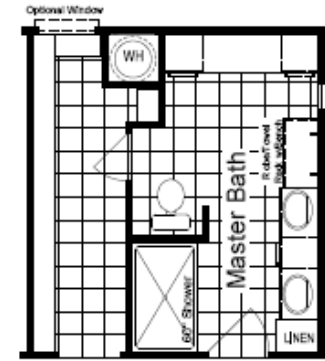

The Benbrook 64

Option Boomer Bath

**30' wide
3 Baths**

Model KH30644B
4 Bedrooms, 3 Baths
1,920 Sq. Ft.
330 Ft. Worth, TX. 7-21

- 8 1/2' Flat Ceilings Throughout
- Dual Pane Windows
- 60" Master Shower
- Island and Social Bar
- Pantry
- 6' Slip Tub in Master
- Huge Master Closet
- Exceptional Plan With 3 Baths