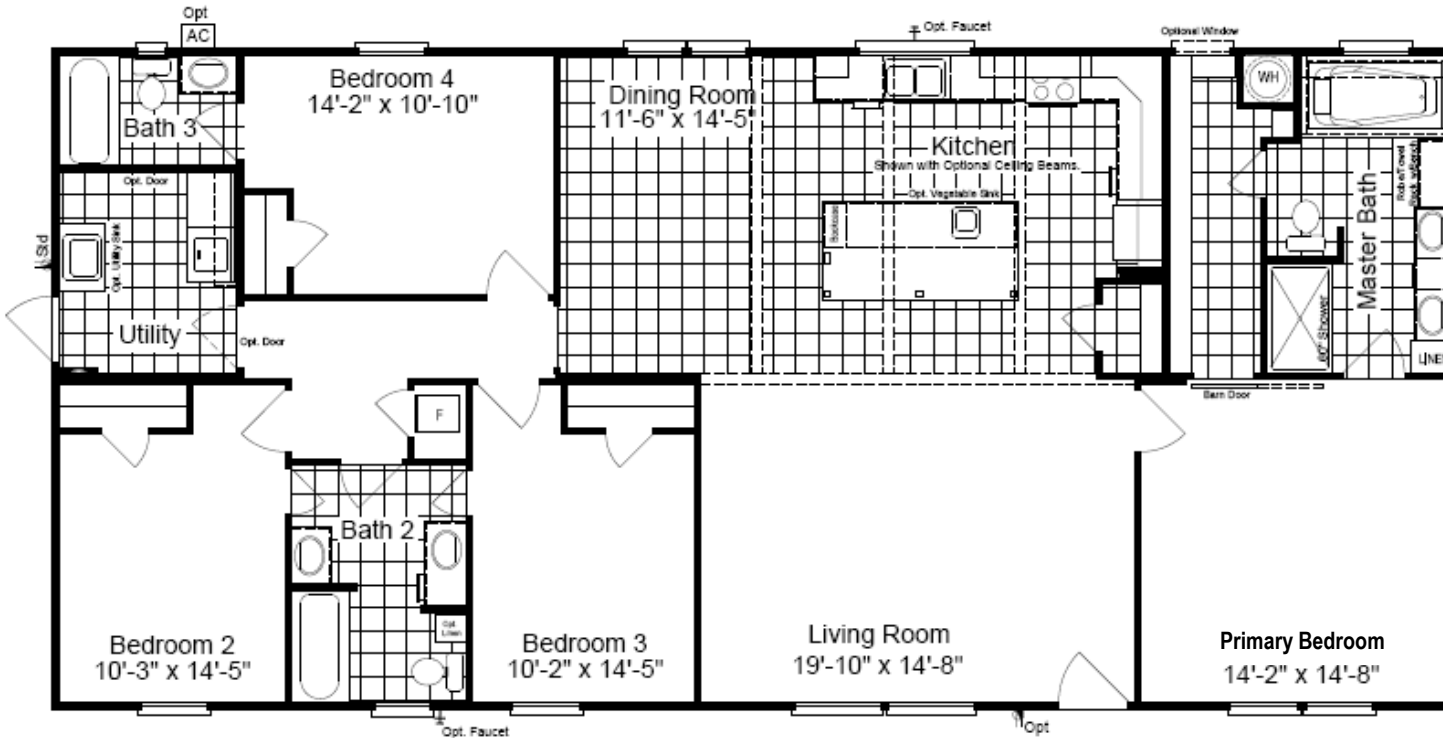

The Benbrook 64

Option Boomer Bath

**30' wide
3 Baths**

Model KH30644B
4 Bedrooms, 3 Baths
1,920 Sq. Ft.
330 Ft. Worth, TX. 7-21

- 8 1/2' Flat Ceilings Throughout
- Dual Pane Windows
- 60" Master Shower
- Island and Social Bar
- Pantry
- 6' Slip Tub in Master
- Huge Master Closet
- Exceptional Plan With 3 Baths