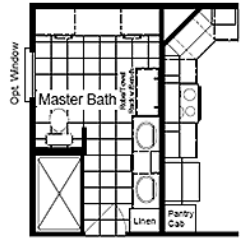

Boomer Bath Omit the tub, install vanity, keep 60" Shower

Omit the tub and std. shower, install 8' shower, add linen closet

<-Optional Window seat and Base Cabinets with two Windows or
<-Optional desk...