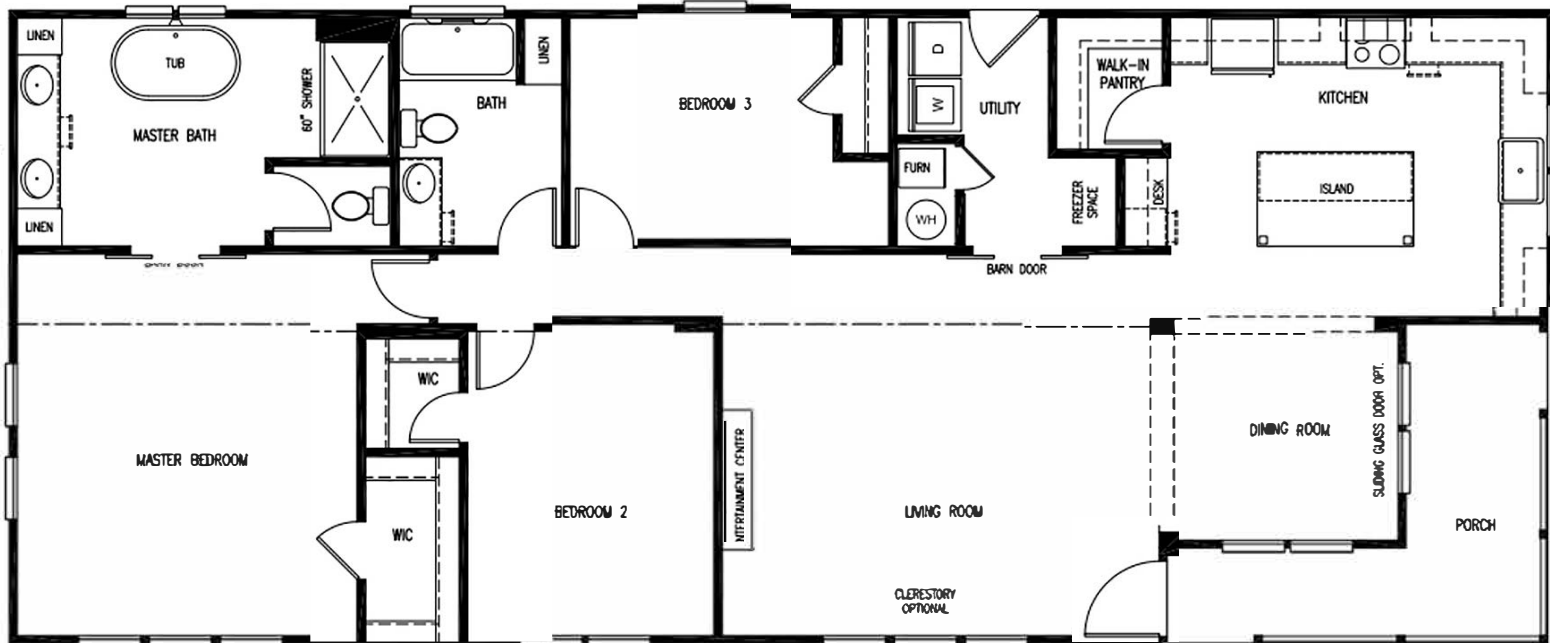

SHOWER OPTION

NEW VISION  
 NV-2806  
 (27'-4" x 68'-0" BOX)