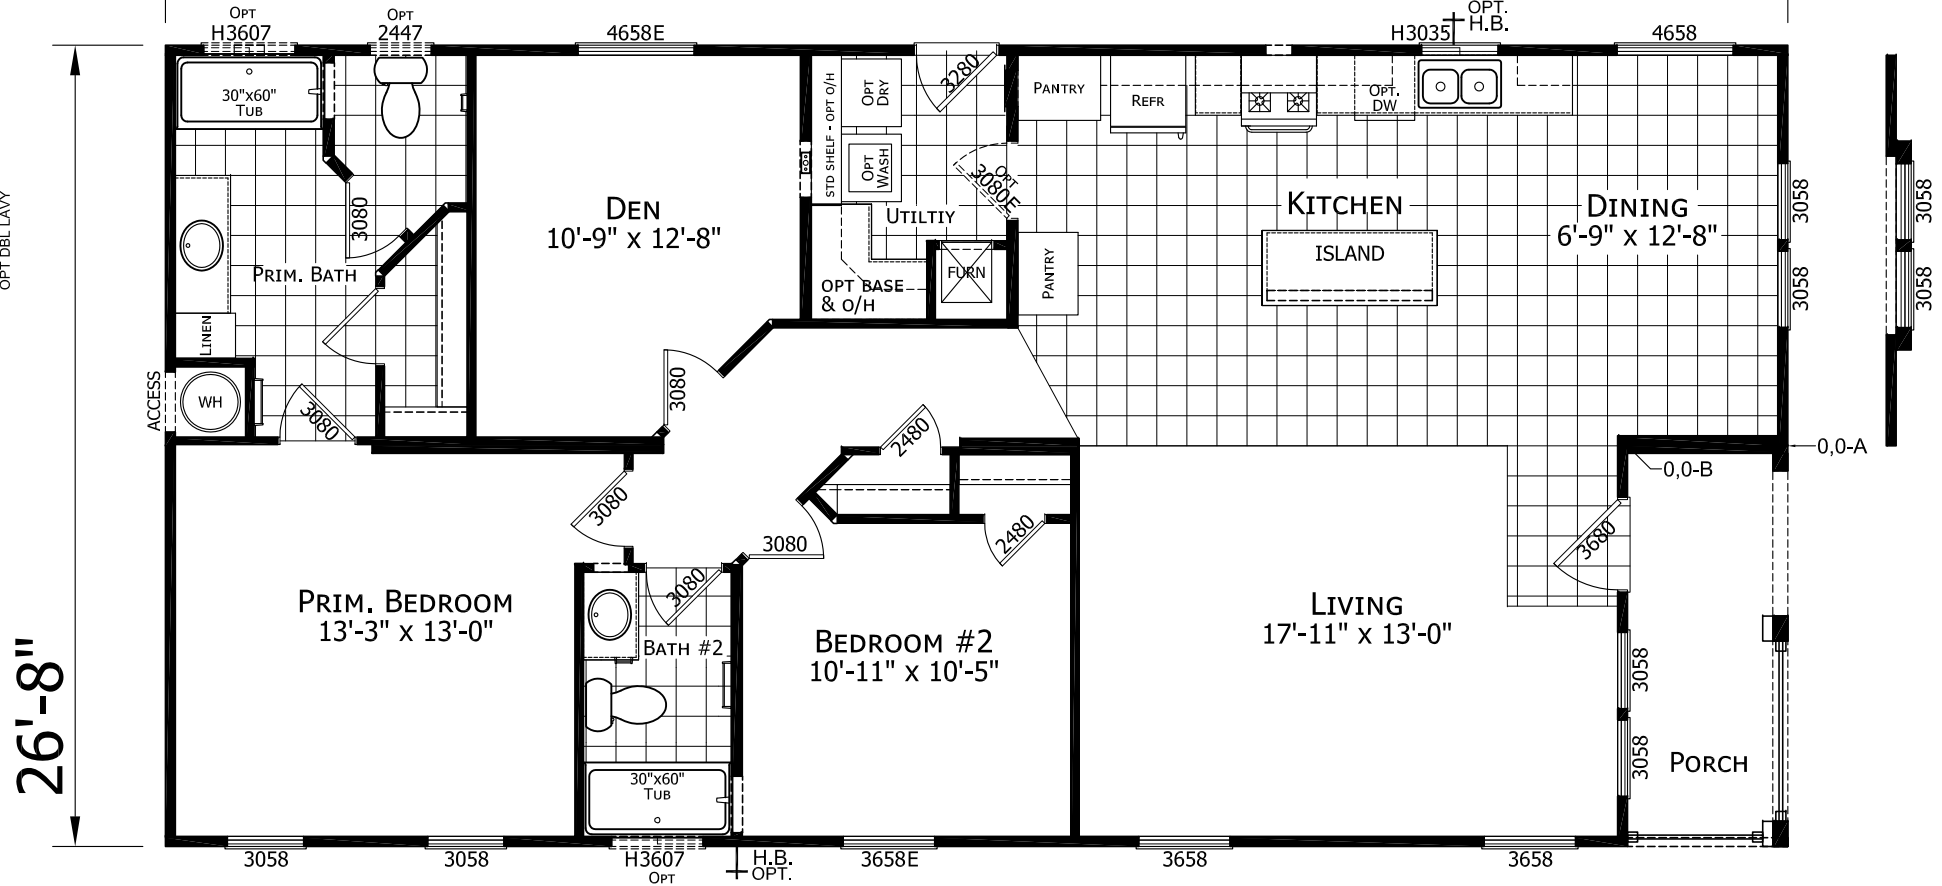

OPT UTILITY CABS

OPT BUILT IN REFER

OPT BENCH SEAT

OPT W/ WINDOW SEAT

54'

AF2854B
 2 BEDROOM 2 BATH
 54'-0" x 26'-8"
 1370 Sq. Ft.
 REVISED 07/12/2021

INFORMATION ON THIS LITERATURE MAY VARY FROM THE ACTUAL HOME. WE RESERVE THE RIGHT TO MAKE CHANGES AT ANY TIME, WITHOUT NOTICE OR OBLIGATION.