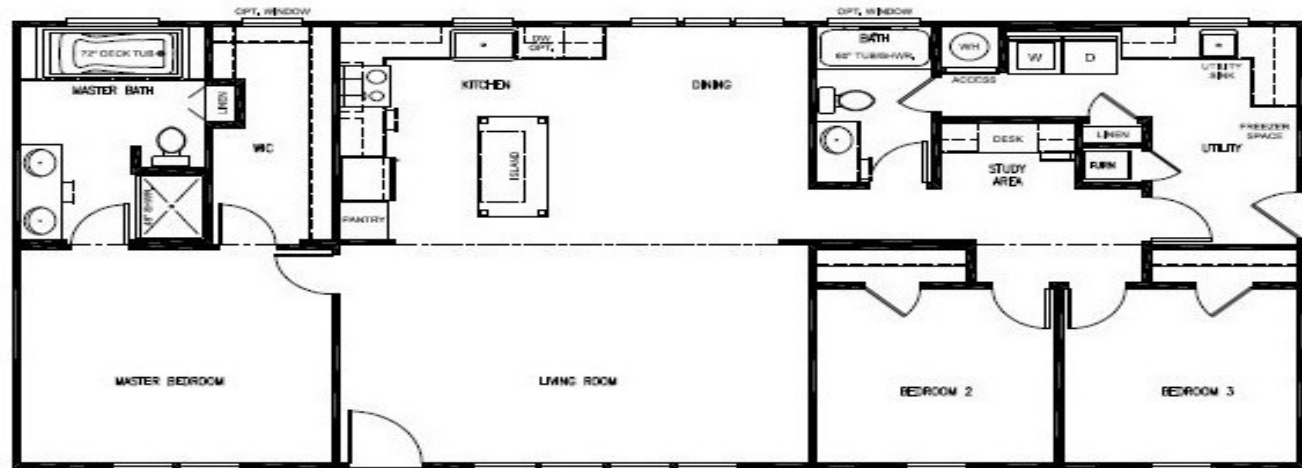

# THE WHITEHAVEN

28'x 56' - 3 Bedroom / 2 Bathroom

[www.newvisionmfg.com](http://www.newvisionmfg.com)

OPTIONAL  
MASTER BATH

## STANDARD FEATURES

- Metal Roof (R-Panel)**
- 2X4 Interior & Exterior Walls**
- Solid Wood Cabinet Doors/Drawers**
- Smart Board Siding**
- 11-11-28 Insulation**
- Ceramic Lavatories**
- 42" Overhead Cabinets**

- Thermal Pane Windows**
- 8' Flat Textured Ceilings**
- Elongated Toilets**
- Heavy Duty I-Beam Frame**
- Recessed LED Lighting**
- Fiberglass Tubs/Showers**
- Insulated Duct Work**