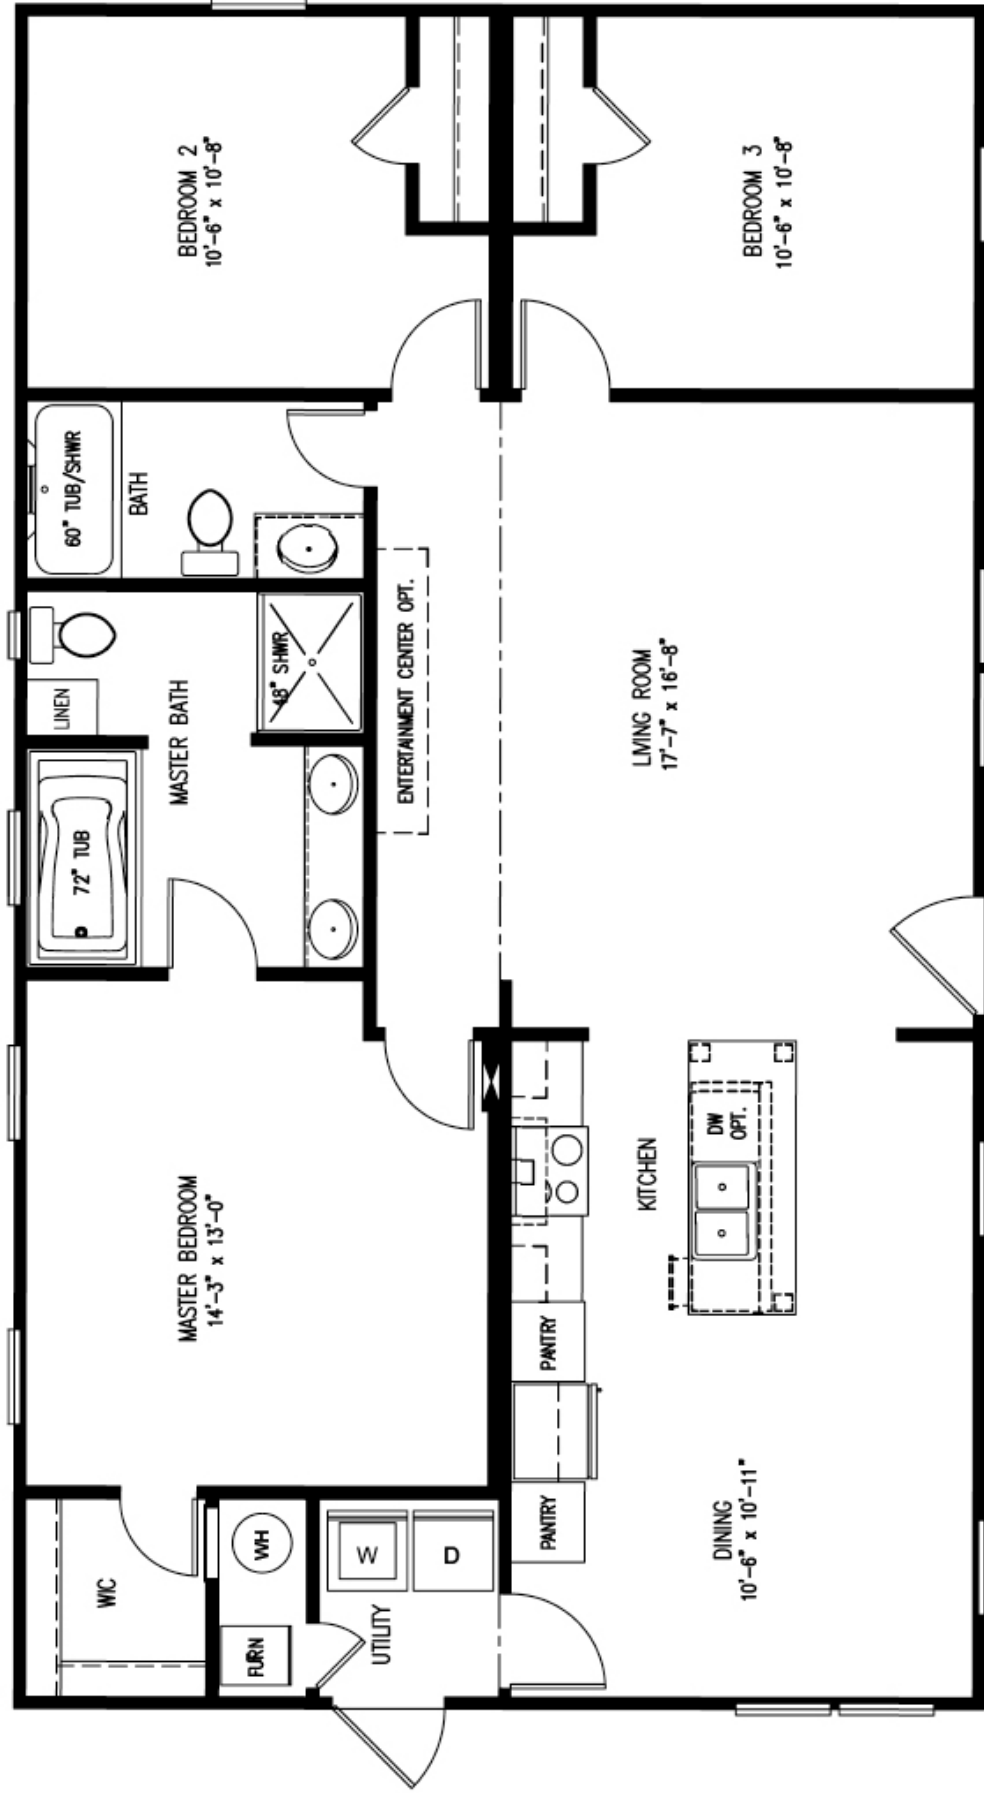

## MODEL # NV-2801 28' X 48' AVALOS

Due to continued improvements and material change, specifications may change without notice. Room sizes are approximate.