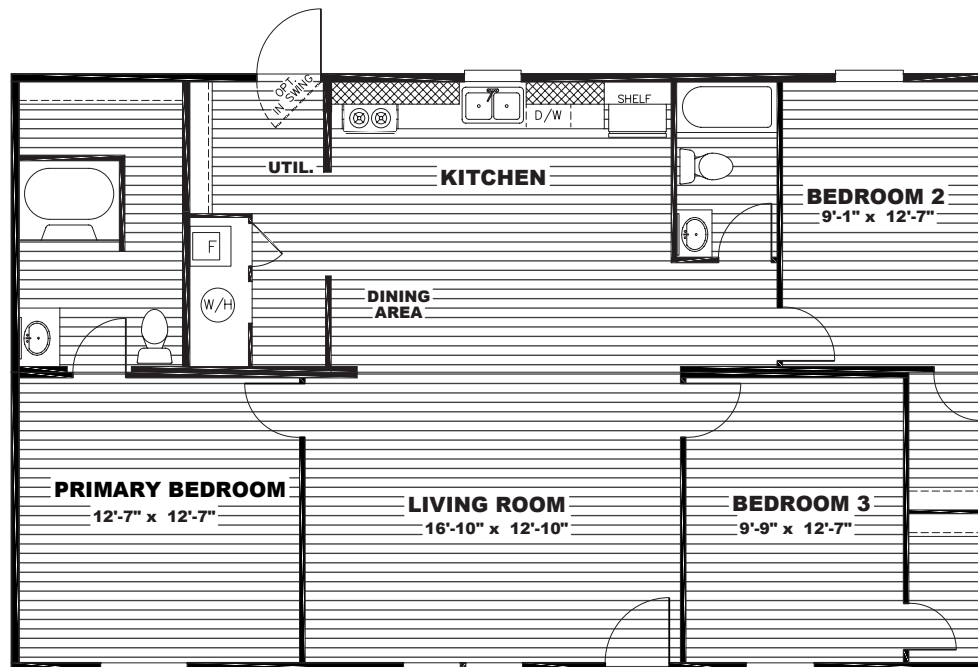

EXCITEMENT

TRU28443R // 28x44 // 1,159 sq ft // 3 beds // 2 baths

OWN IT

The home series and floor plans indicated will vary by retailer and state. Your local Home Center can quote you on specific prices and terms of purchase for specific homes. TRU invests in continuous product and process improvement. All home series, floor plans, specifications, dimension, features, materials, availability, and starting prices shown on this website are artist's renderings or estimates, and are subject to change without notice. Dimensions are nominal and length and width measurements are from exterior wall to exterior wall.