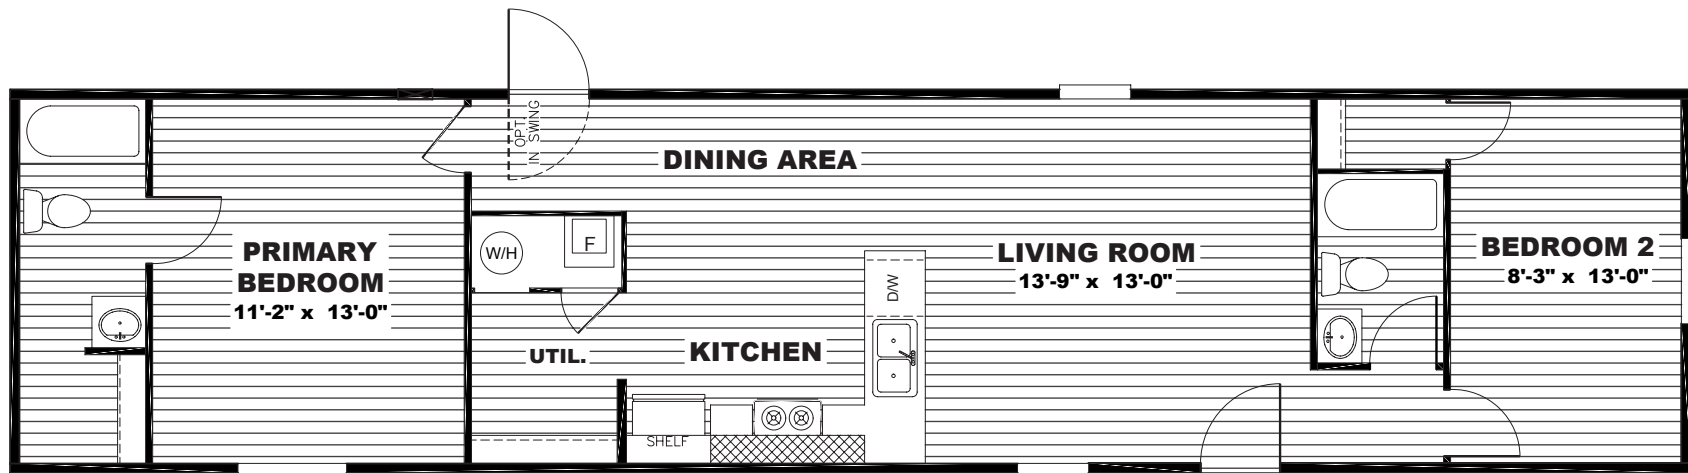

# DELIGHT

TRS14602A // 14x60 // 820 sq ft // 2 beds // 2 baths

OWN IT

The home series and floor plans indicated will vary by retailer and state. Your local Home Center can quote you on specific prices and terms of purchase for specific homes. TRU invests in continuous product and process improvement. All home series, floor plans, specifications, dimension, features, materials, availability, and starting prices shown on this website are artist's renderings or estimates, and are subject to change without notice. Dimensions are nominal and length and width measurements are from exterior wall to exterior wall.